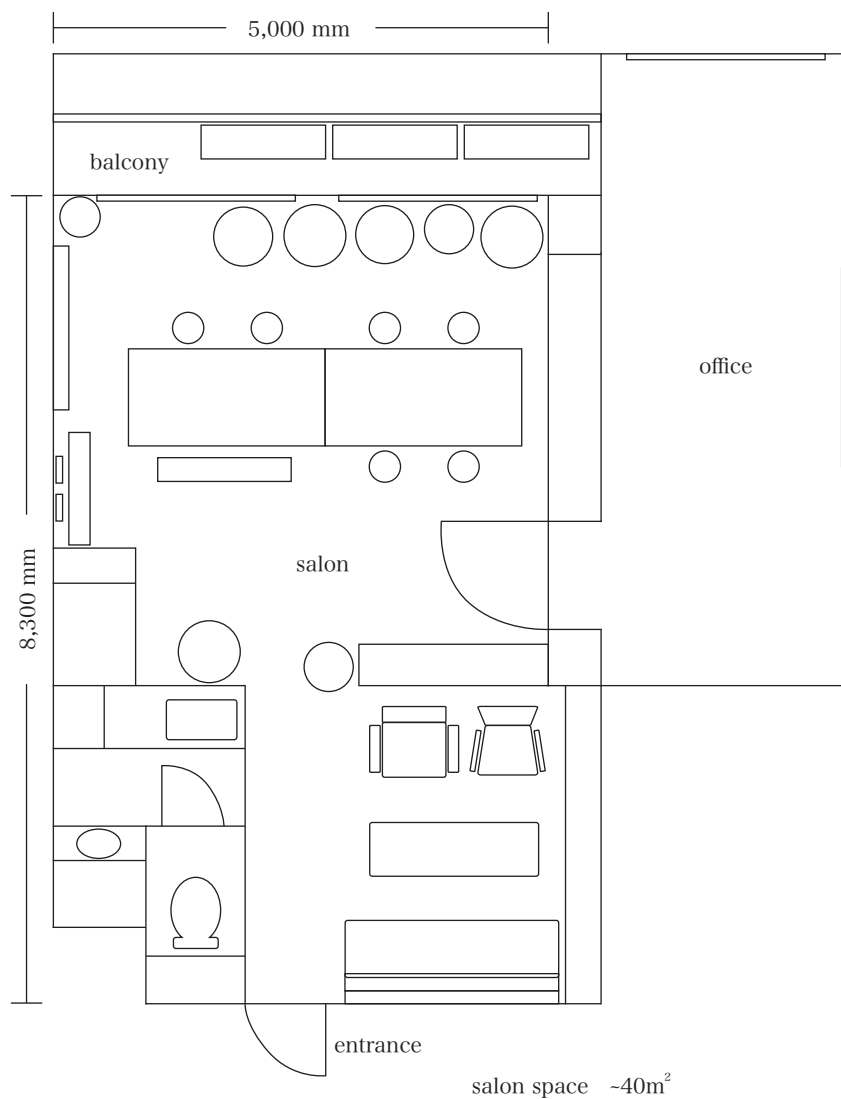

利用料金 fee

クリエイターの教室 creator's class	ワークショップ/レクチャー/スクリーニング/トークショー etc.. workshops / lecture / screening / talk show etc..	5,000 yen (+tax) / 1h
ショールーム show room	プロダクツの展示・販売/出版記念パーティ等 exhibition and sale of products / book launch party etc..	30,000 yen (+tax) / 1day
エキシビション art exhibition	アート作品の個展 art exhibition	140,000 yen (+tax) / 1week

設備 salon equipment

large (82cm x 148cm) wooden table	2
wooden bench	1
stools	6
small chair	5
large chair	4
wooden bench (low)	1
coffee table	1
daybed sofa	1
1 seater sofa	2
Taguchi cube speaker	2
YAMAHA AV receiver RX-V525	1
free wifi